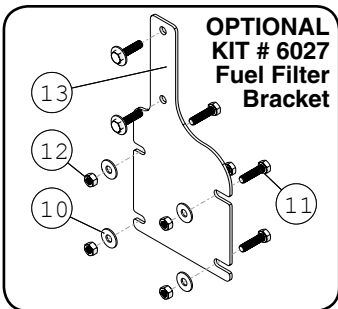

Demco SIDEQuest[®] 1200

04-16
AC20117,rev0

NEW HOLLAND
T8.230, T8.350, T8.380,
T8.410 T8.435

**ASSEMBLY
REPLACEMENT PARTS**

BOLT TORQUE SPECIFICATIONS					
STANDARD BOLTS:			METRIC BOLTS:		
Size	Grade	Torque	Size	Torque	
5/8"	5	150 ft/lbs.	20mm	515 ft/lbs.	
			22mm	702 ft/lbs.	

REF NO	PART NO	QTY	DESCRIPTION
1.	00248	4	Washer, 5/8" Lock
2.	00291	4	Nut, 5/8" Hex
3.	03698	4	Bolt, 5/8" x 1.75" Gr5 Hex Head
4.	03840	4	Bolt, 20MM-2.50 x 50MM Gr10.9
5.	13222	20	Bolt, 22MM-2.50 x 120MM Gr10.9
6.	13919-95	2	Starter Stud
7.	14325-35	1	Spacer Assembly
8.	14159-35	1	Right Baseplate f/ NH T8. Series
9.	14160-35	1	Left Baseplate f/ NH T8. Series
10.	00004	4	Washer, 5/16" Flat
11.	00685	4	Bolt, 5/16" x 1.25" Gr5 Hex Head
12.	02802	4	Nut, 5/16" Hex Nylon Lock
13.	14343-35	1	Bracket, Fuel Filter f/ NH T8.