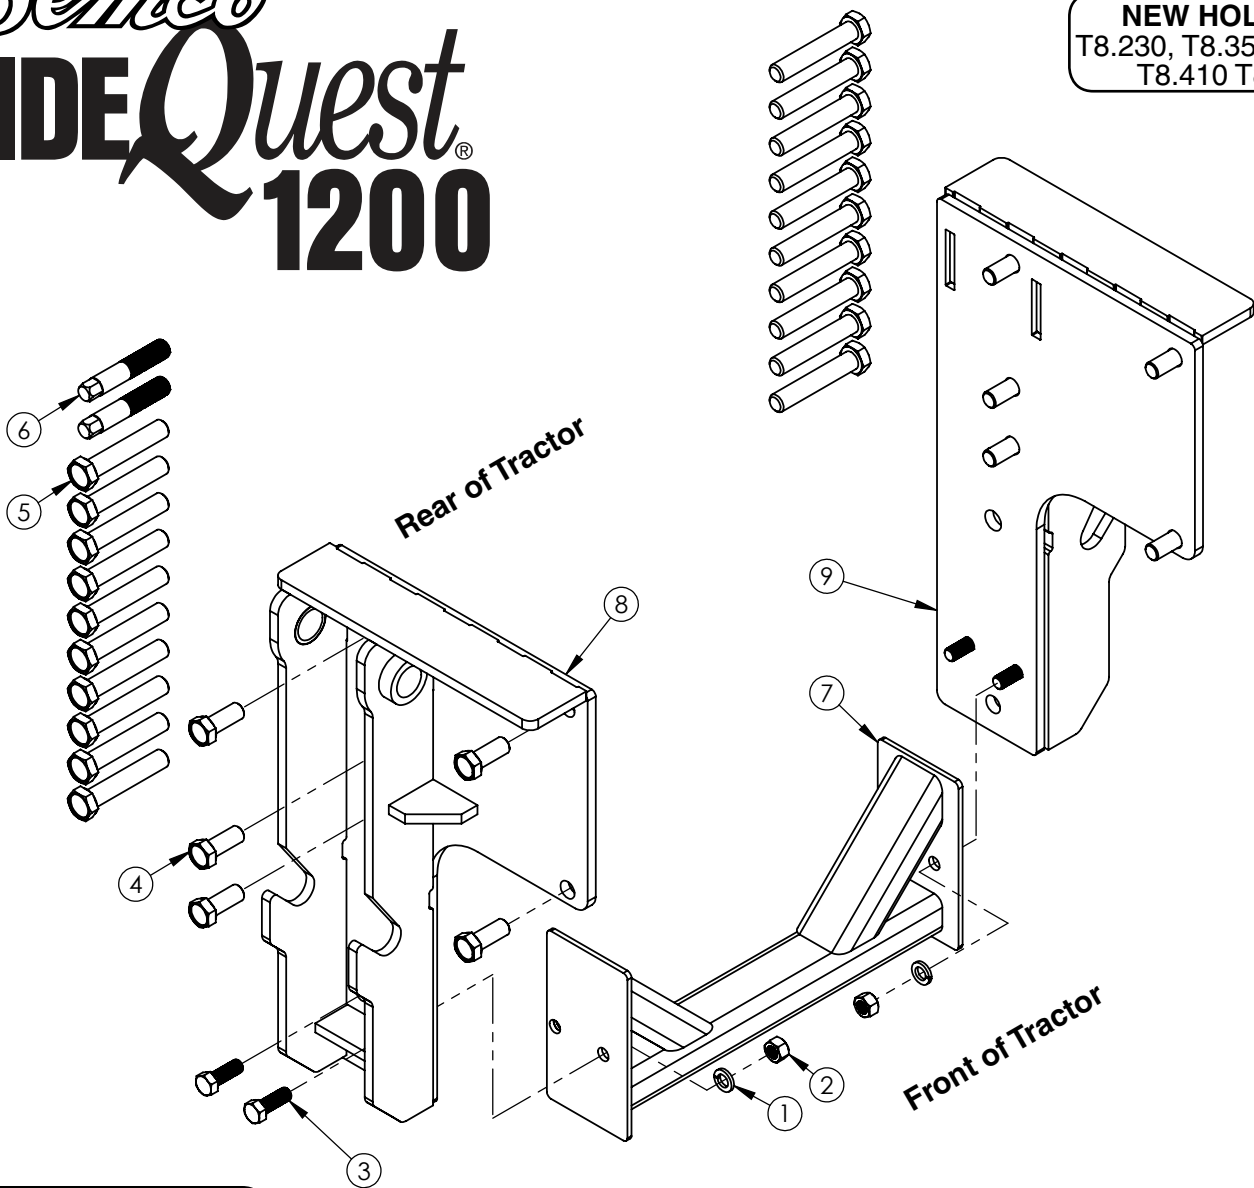

Demco SIDEQuest[®] 1200

04-16
AC20117,rev0

NEW HOLLAND
T8.230, T8.350, T8.380,
T8.410 T8.435

**ASSEMBLY
REPLACEMENT PARTS**

BOLT TORQUE SPECIFICATIONS					
STANDARD BOLTS:			METRIC BOLTS:		
Size	Grade	Torque	Size	Torque	
5/8"	5	150 ft/lbs.	20mm	515 ft/lbs.	
			22mm	702 ft/lbs.	

REF NO	PART NO	QTY	DESCRIPTION
1.	00248	4	Washer, 5/8" Lock
2.	00291	4	Nut, 5/8" Hex
3.	03698	4	Bolt, 5/8" x 1.75" Gr5 Hex Head
4.	03840	4	Bolt, 20MM-2.50 x 50MM Gr10.9
5.	13222	20	Bolt, 22MM-2.50 x 120MM Gr10.9
6.	13919-95	2	Starter Stud
7.	14325-35	1	Spacer Assembly
8.	14159-35	1	Right Baseplate f/ NH T8. Series
9.	14160-35	1	Left Baseplate f/ NH T8. Series
10.	00004	4	Washer, 5/16" Flat
11.	00685	4	Bolt, 5/16" x 1.25" Gr5 Hex Head
12.	02802	4	Nut, 5/16" Hex Nylon Lock
13.	14343-35	1	Bracket, Fuel Filter f/ NH T8.