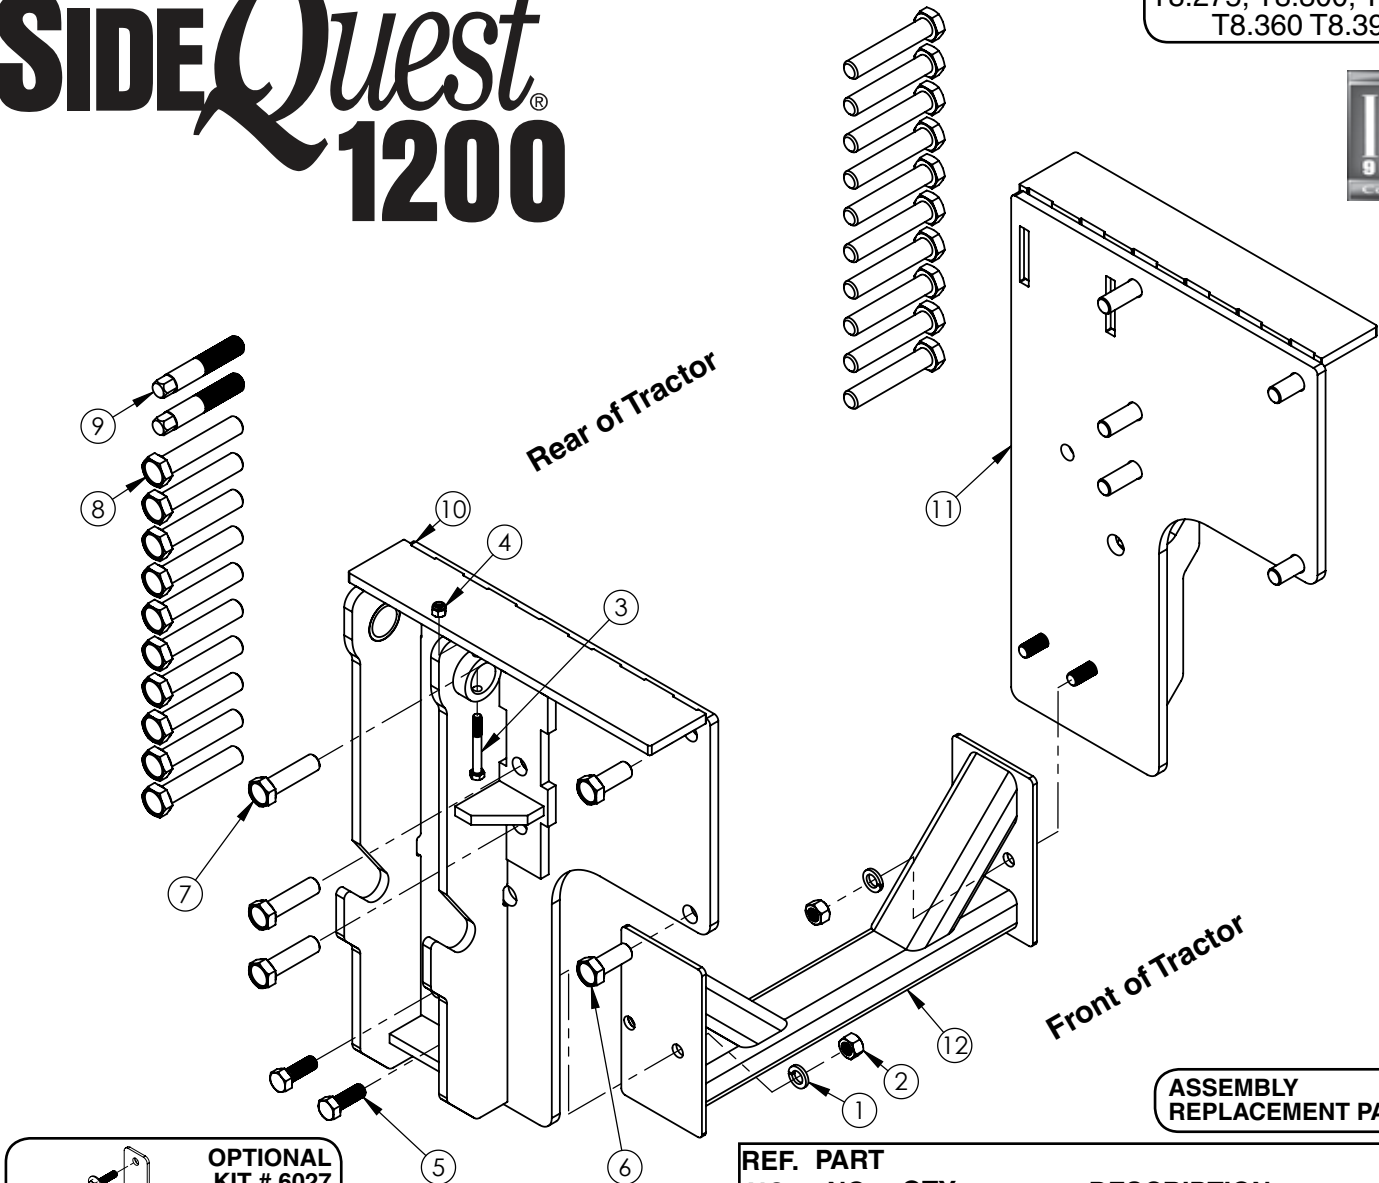

Demco SIDEQuest[®] 1200

01-12
AC20091,rev0

NEW HOLLAND
T8.275, T8.300, T8.330,
T8.360 T8.390

**ASSEMBLY
REPLACEMENT PARTS**

BOLT TORQUE SPECIFICATIONS

| STANDARD BOLTS: | | | METRIC BOLTS: | |
|-----------------|-------|-------------|---------------|-------------|
| Size | Grade | Torque | Size | Torque |
| 5/8" | 5 | 150 ft/lbs. | 20mm | 515 ft/lbs. |
| | | | 22mm | 702 ft/lbs. |

| REF. PART NO. | PART NO. | QTY. | DESCRIPTION |
|---------------|----------|------|----------------------------------|
| 1. | 00248 | 4 | Washer, 5/8" Lock |
| 2. | 00291 | 4 | Nut, 5/8" Hex |
| 3. | 02207 | 2 | Bolt, 3/8" x 3.00" Gr5 Hex Head |
| 4. | 02592 | 2 | Nut, 3/8" Hex Nylon Lock |
| 5. | 03698 | 4 | Bolt, 5/8" x 1.75" Gr5 Hex Head |
| 6. | 03840 | 4 | Bolt, 20MM-2.50 x 50MM Gr10.9 |
| 7. | 11745 | 6 | Bolt, 20MM-2.50 x 75MM Gr10.9 |
| 8. | 13222 | 20 | Bolt, 22MM-2.50 x 120MM Gr10.9 |
| 9. | 13919-95 | 2 | Starter Stud |
| 10. | 14159-35 | 1 | Right Baseplate f/ NH T8. Series |
| 11. | 14160-35 | 1 | Left Baseplate f/ NH T8. Series |
| 12. | 14325-35 | 1 | Spacer Assembly |
| 13. | 00004 | 4 | Washer, 5/16" Flat |
| 14. | 00685 | 4 | Bolt, 5/16" x 1.25" Gr5 Hex Head |
| 15. | 02802 | 4 | Nut, 5/16" Hex Nylon Lock |
| 16. | 14343-35 | 1 | Bracket, Fuel Filter f/ NH T8. |