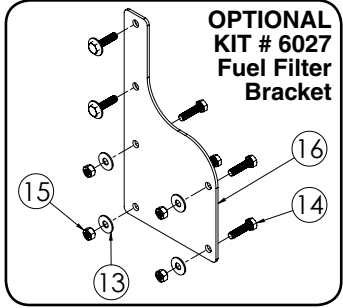

Demco SIDEQuest[®] 1200

01-12
AC20091,rev0

NEW HOLLAND
T8.275, T8.300, T8.330,
T8.360 T8.390

**ASSEMBLY
REPLACEMENT PARTS**

BOLT TORQUE SPECIFICATIONS

| STANDARD BOLTS: | | | METRIC BOLTS: | |
|-----------------|-------|-------------|---------------|-------------|
| Size | Grade | Torque | Size | Torque |
| 5/8" | 5 | 150 ft/lbs. | 20mm | 515 ft/lbs. |
| | | | 22mm | 702 ft/lbs. |

| REF. PART NO. | PART NO. | QTY. | DESCRIPTION |
|---------------|----------|------|----------------------------------|
| 1. | 00248 | 4 | Washer, 5/8" Lock |
| 2. | 00291 | 4 | Nut, 5/8" Hex |
| 3. | 02207 | 2 | Bolt, 3/8" x 3.00" Gr5 Hex Head |
| 4. | 02592 | 2 | Nut, 3/8" Hex Nylon Lock |
| 5. | 03698 | 4 | Bolt, 5/8" x 1.75" Gr5 Hex Head |
| 6. | 03840 | 4 | Bolt, 20MM-2.50 x 50MM Gr10.9 |
| 7. | 11745 | 6 | Bolt, 20MM-2.50 x 75MM Gr10.9 |
| 8. | 13222 | 20 | Bolt, 22MM-2.50 x 120MM Gr10.9 |
| 9. | 13919-95 | 2 | Starter Stud |
| 10. | 14159-35 | 1 | Right Baseplate f/ NH T8. Series |
| 11. | 14160-35 | 1 | Left Baseplate f/ NH T8. Series |
| 12. | 14325-35 | 1 | Spacer Assembly |
| 13. | 00004 | 4 | Washer, 5/16" Flat |
| 14. | 00685 | 4 | Bolt, 5/16" x 1.25" Gr5 Hex Head |
| 15. | 02802 | 4 | Nut, 5/16" Hex Nylon Lock |
| 16. | 14343-35 | 1 | Bracket, Fuel Filter f/ NH T8. |